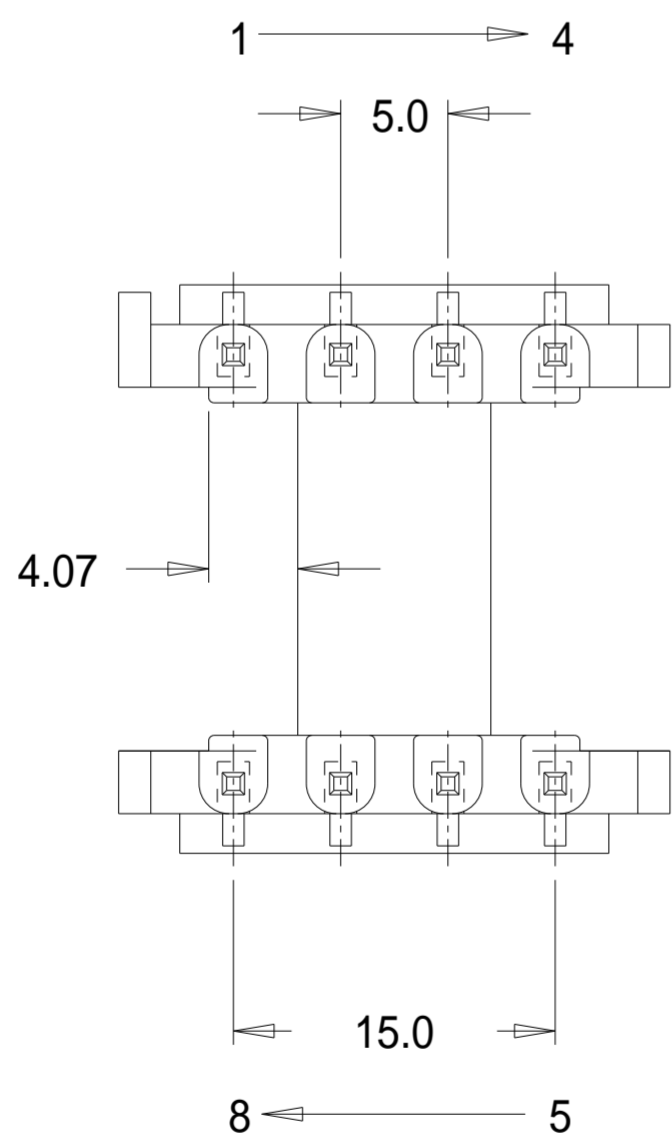

Part No. FE0118

EF 25/13/7 Horizontal Single Section Bobbin

Dimensions in millimetres.