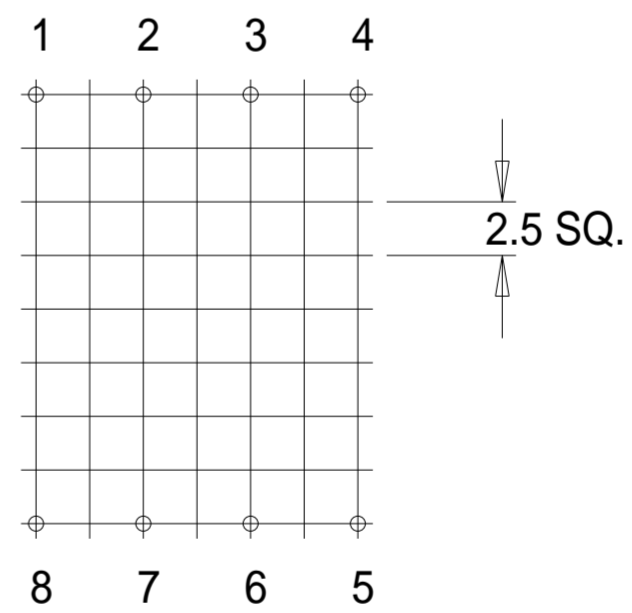

Part No. FE0118

EF 25/13/7 Horizontal Single Section Bobbin

Dimensions in millimetres.