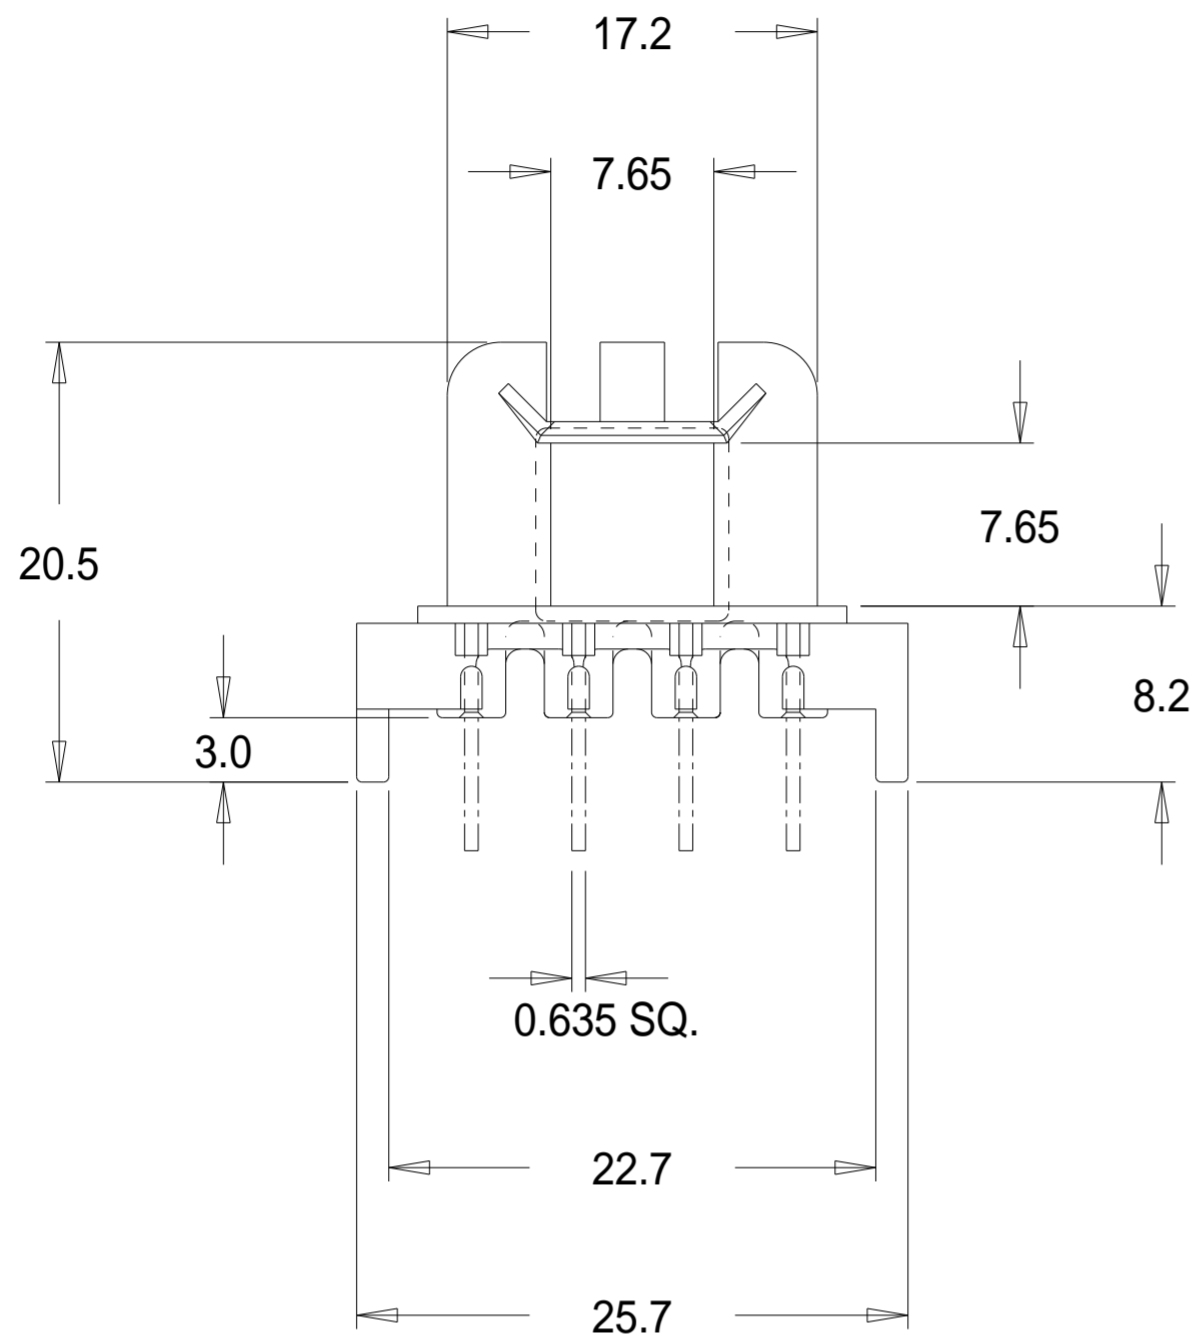

Part No. FE0118

EF 25/13/7 Horizontal Single Section Bobbin

Dimensions in millimetres.